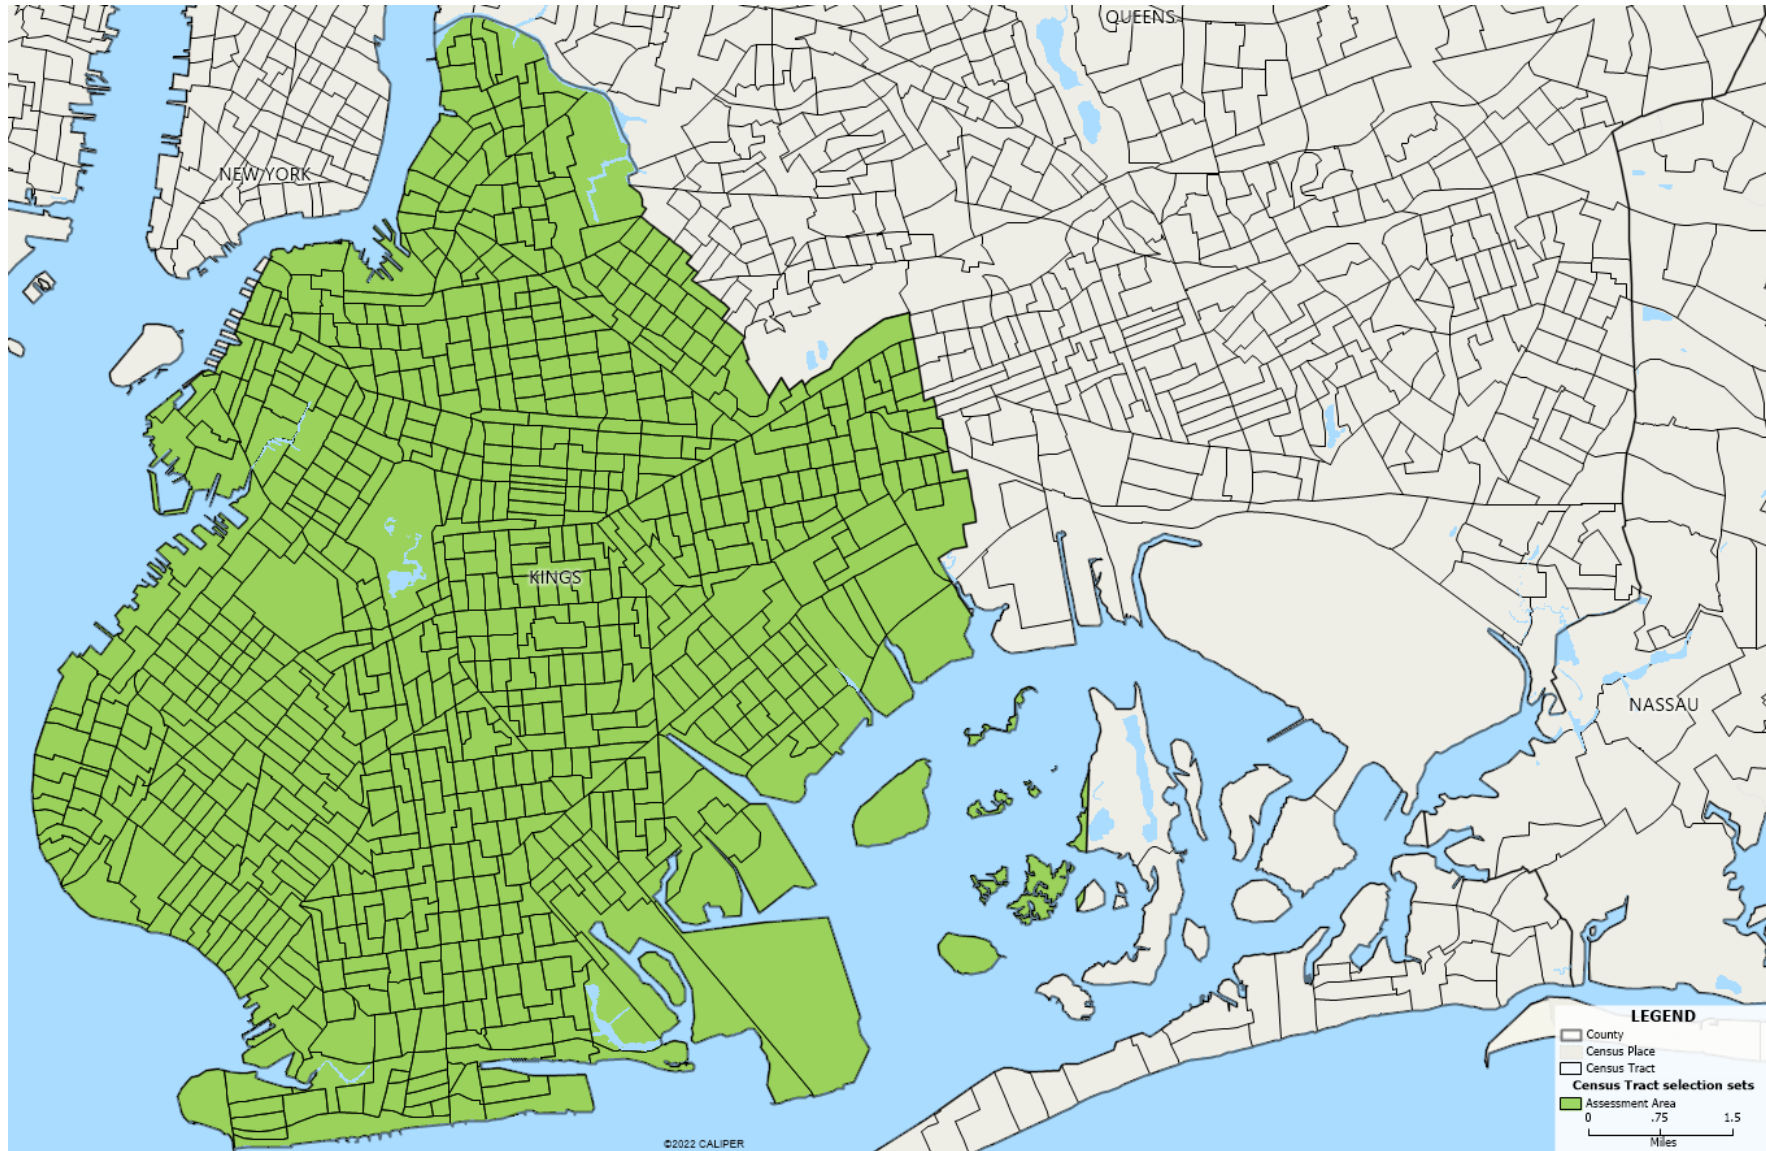

**Empire State Bank - Assessment Area  
Kings and Richmond Counties, New York**

# Kings County, New York

### Richmond County, New York