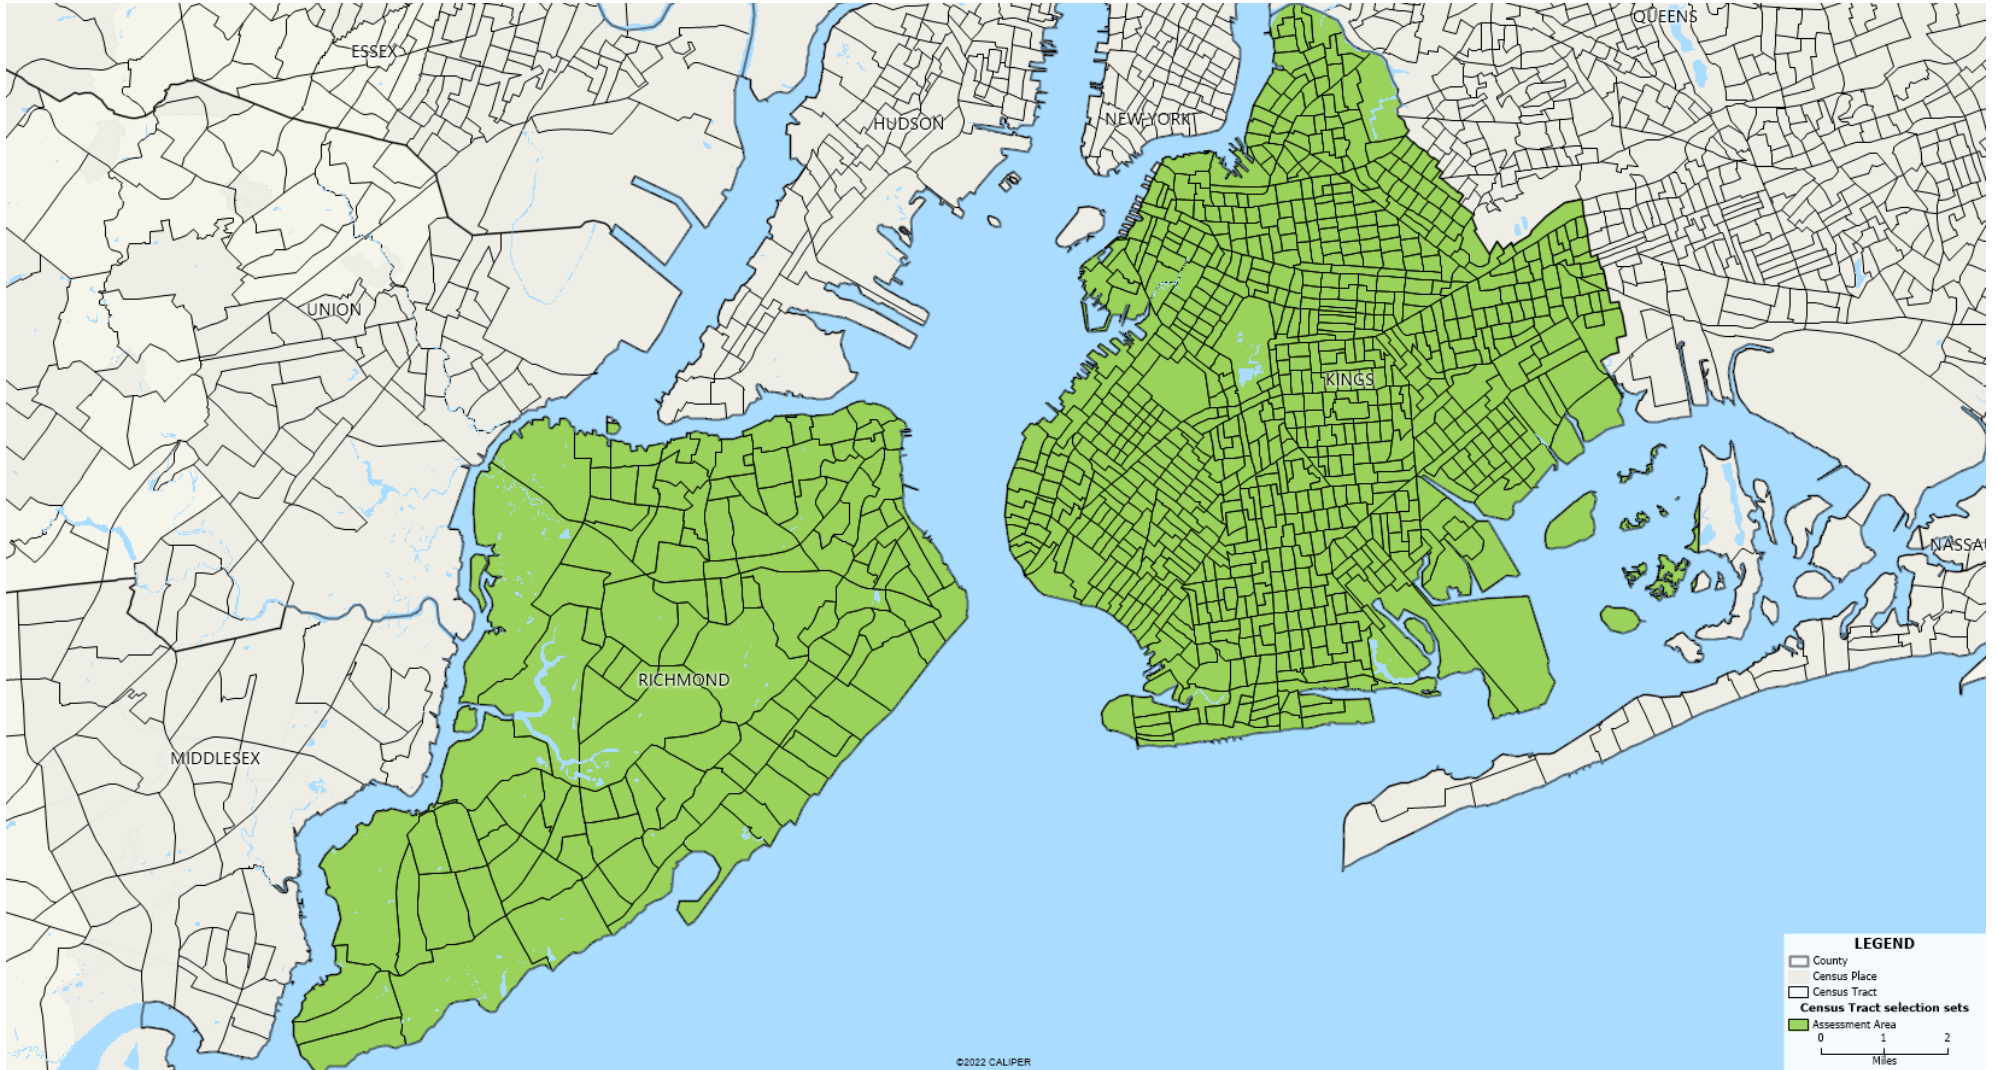

**Empire State Bank - Assessment Area  
Kings and Richmond Counties, New York**

# Kings County, New York

### Richmond County, New York